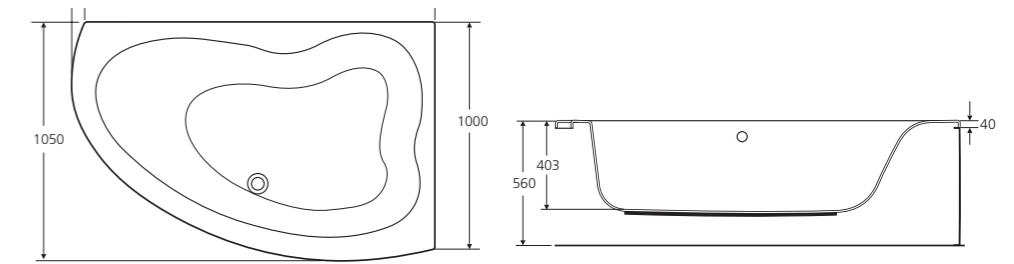

Create

E481501 Create 160 x 105cm Bath - Left Hand
E481601 Create 160 x 105cm Bath - Right Hand
E318201 Create Corner Panel 160cm