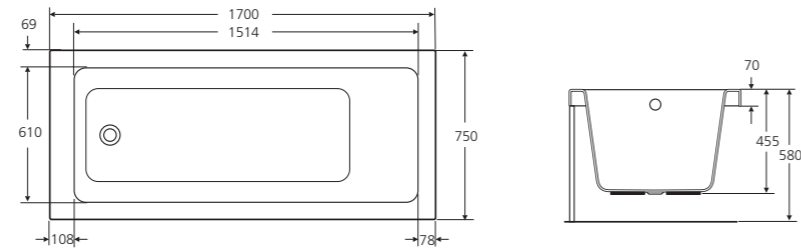

Washpoint E478901 Washpoint 170 x 75cm Bath

E479701 Unilux Plus+ Front Panel 170cm
E483201 Unilux Plus+ End Panel 75cm