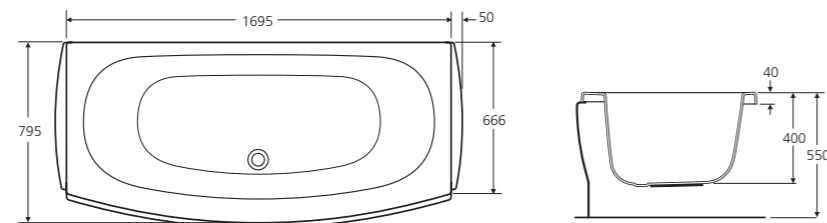

Lido Arc Double Ended E481401 170 x 80cm Bath

E484401 Lido Arc Front Panel 170cm
E484601 Lido Arc End Panel 70cm