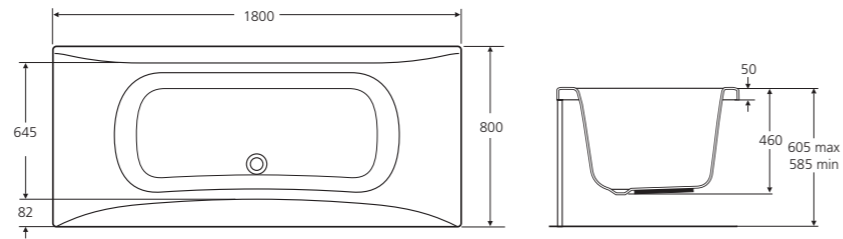

Technical information

Lexington 180 E480601 180 x 80cm Bath

E484701 Front Panel 180cm
E484801 End Panel 80cm