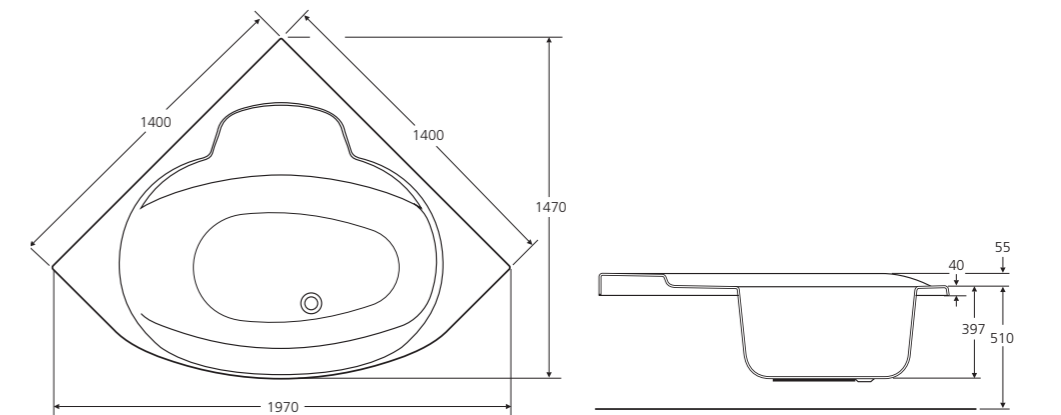

Lido 140 E481901 140 x 140cm Corner Bath

E484201 Lido Corner Panel 140cm