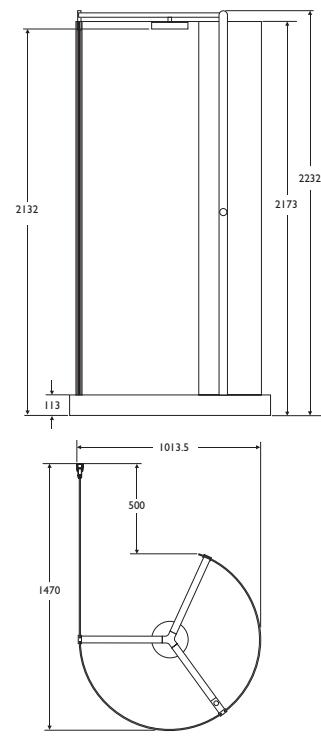

Serenis 360 Peninsular water delivery 1525 LH wet room