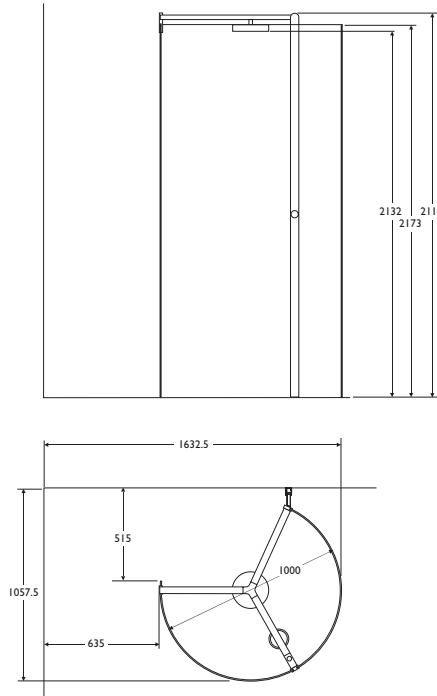

Serenis 360 Corner water delivery 1700 wet room