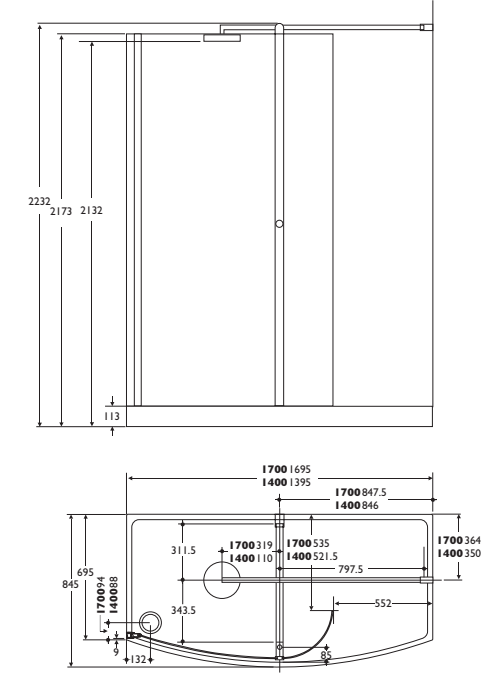

Serenis 180 Alcove no water delivery 1700 LH wet room
Serenis 180 Alcove no water delivery 1400 LH wet room

Serenis 360 Corner water delivery 1700LH

Serenis 360 Corner water delivery 1700 wet room

Serenis 180 Alcove water delivery 1700 LH wet room
Serenis 180 Alcove water delivery 1400 LH wet room