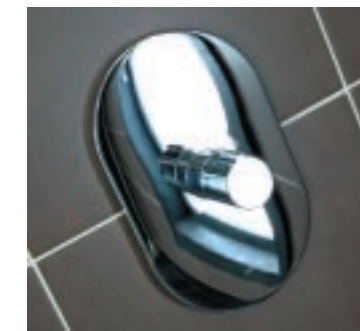

SERENIS WETROOMS

Resting on elegant metal feet, looking even more like avant-garde sculptures, the elegance and grace of their design makes Serenis perfect for the Wetroom* showering experience. All Serenis enclosures are suitable for Wetroom installation – pictured left is the 360° Corner model.

*Ensure the room is adequately waterproofed prior to installing a Wetroom enclosure.