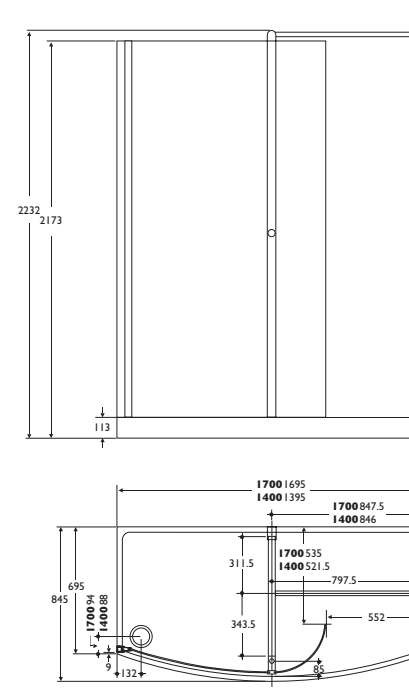

Serenis 180 Alcove no water delivery 1700 LH
Serenis 180 Alcove no water delivery 1400 LH