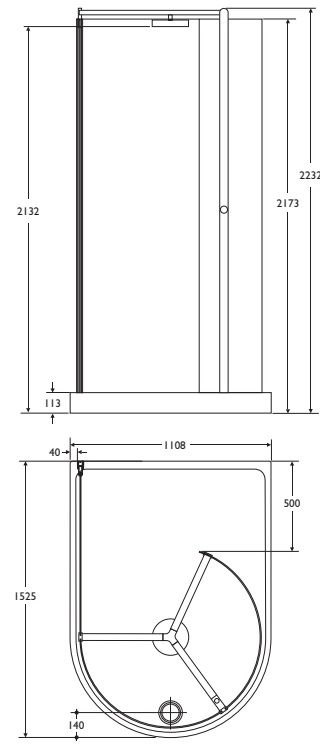

Serenis 360 Peninsular water delivery 1525 LH