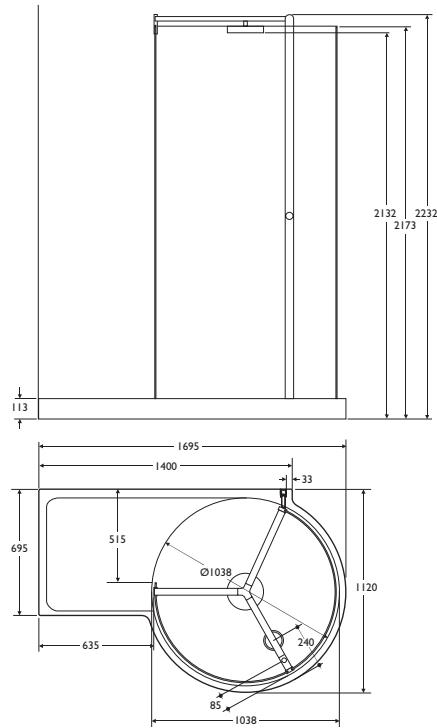

Serenis 360 Corner water delivery 1700LH