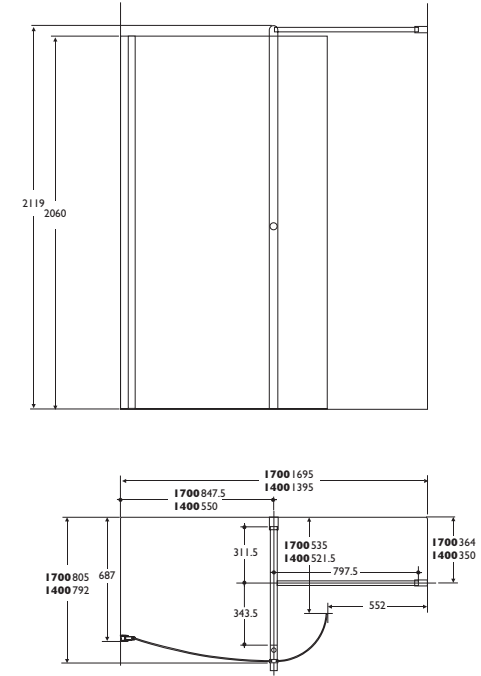

Serenis 180 Alcove no water delivery 1700 LH wet room
Serenis 180 Alcove no water delivery 1400 LH wet room