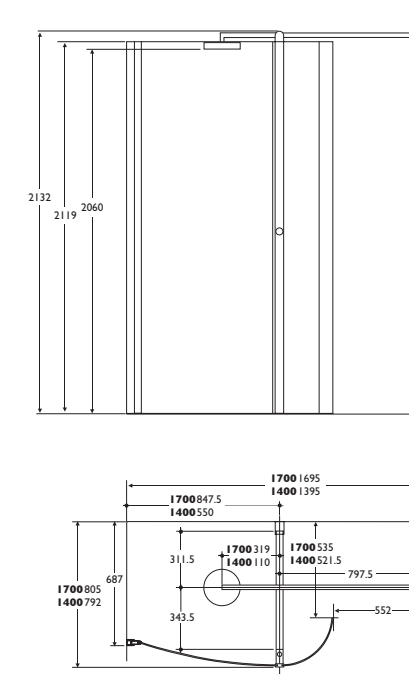

Serenis 180 Alcove water delivery 1700 LH wet room
Serenis 180 Alcove water delivery 1400 LH wet room